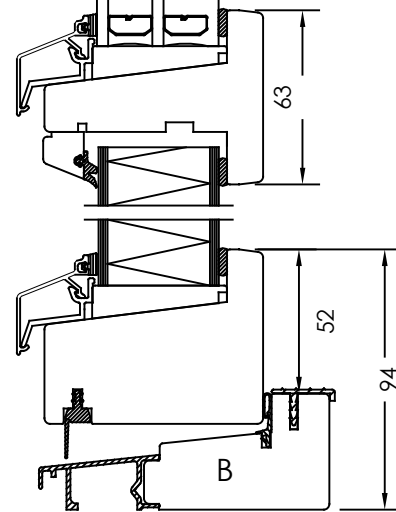

| Rev | Description | Rev. by | Date |
|-----|-------------|---------|------|
| | | | |

HORIZONTAL CS OPTION
- Two horizontal abutting sashes.

| | | | |
|--------------------------|---|---|--|
| Designed by JB | Designed date 2023-03-25 | Product Category Window Outward | Processing Code |
| Approved by JB | Approved date 2023-11-30 | Product Type Side Hung | Material |
| | Dörr 3-glas Trä, glaslist 44 Door 3-glass Trä, glazing bead 44 | | Tolerances unless otherwise specified ISO 2768-1 m |
| | | | Article Number 61-37-D021 |
| | | | View orientation |
| | | Scale 1:1 | Revision A |