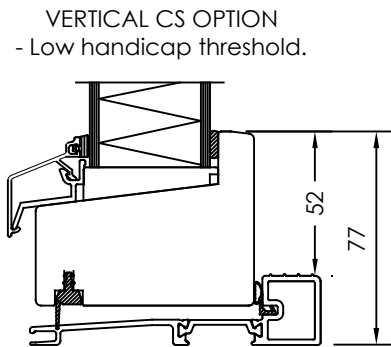

| Rev | Description | Rev. by | Date |
|-----|-------------|---------|------|
| | | | |

HORIZONTAL CS OPTION
- Two horizontal abutting sashes.

| | | | |
|--------------------------|---|---|--|
| Designed by JB | Designed date 2023-03-25 | Product Category Window Outward | Processing Code |
| Approved by JB | Approved date 2023-11-30 | Product Type Side Hung | Material |
| | Dörr 3-glas Trä, glaslist 44 Door 3-glass Trä, glazing bead 44 | | Tolerances unless otherwise specified ISO 2768-1 m |
| | | | Article Number 61-37-D021 |
| | | | View orientation |
| | | Scale 1:1 | Revision A |