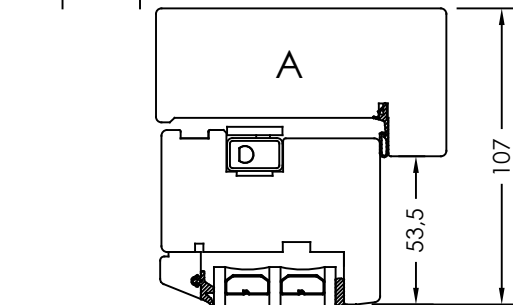

| Rev | Description | Rev. by | Date |
|-----|-------------|---------|------|
| | | | |

HORIZONTAL CS OPTION
- Two horizontal abutting sashes.

| | | | |
|--------------------------|---|---|--|
| Designed by JB | Designed date 2023-03-25 | Product Category Window Outward | Processing Code |
| Approved by JB | Approved date 2023-11-30 | Product Type Side Hung | Material |
| | Dörr 3-glas Trä, glaslist 44 Door 3-glass Trä, glazing bead 44 | | Tolerances unless otherwise specified ISO 2768-1 m |
| | | | Article Number 61-37-D021 |
| | | | View orientation |
| | | Scale 1:1 | Revision A |