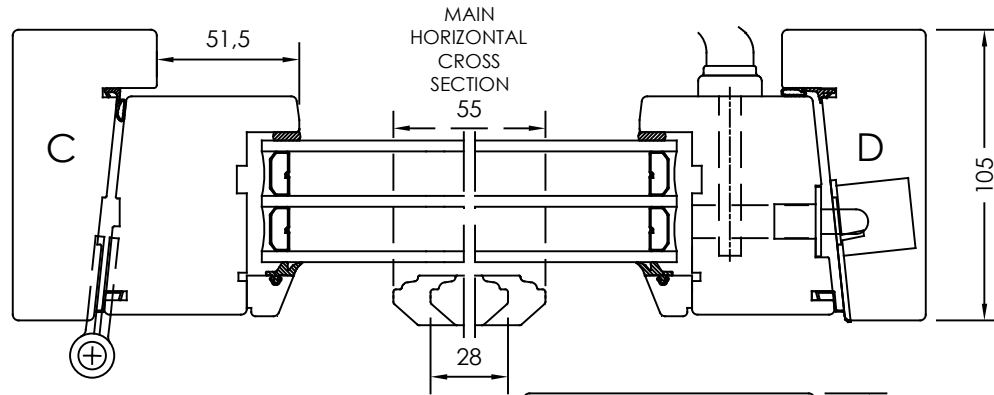

| Rev | Description | Rev. by | Date |
|-----|-------------|---------|------|
| | | | |

HORIZONTAL CS OPTION
- Two horizontal abutting sashes.

| | | | |
|--------------------------|---|---|--|
| Designed by JB | Designed date 2023-03-25 | Product Category Window Outward | Processing Code |
| Approved by JB | Approved date 2023-11-30 | Product Type Side Hung | Material |
| | Dörr 3-glas Trä, glaslist 44 Door 3-glass Trä, glazing bead 44 | | Tolerances unless otherwise specified ISO 2768-1 m |
| | | | Article Number 61-37-D021 |
| | | | View orientation |
| | | Scale 1:1 | Revision A |