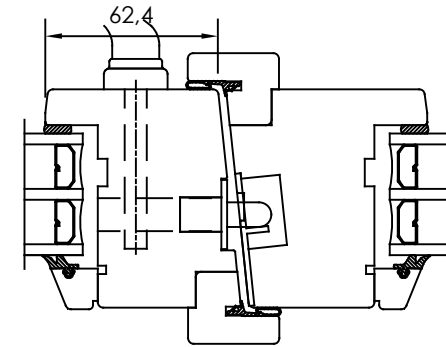

| Rev | Description | Rev. by | Date |
|-----|-------------|---------|------|
| | | | |

HORIZONTAL CS OPTION
- Two horizontal abutting sashes.

| | | | |
|--------------------------|---|---|--|
| Designed by JB | Designed date 2023-03-25 | Product Category Window Outward | Processing Code |
| Approved by JB | Approved date 2023-11-30 | Product Type Side Hung | Material |
| | Dörr 3-glas Trä, glaslist 44 Door 3-glass Trä, glazing bead 44 | | Tolerances unless otherwise specified ISO 2768-1 m |
| | | | Article Number 61-37-D021 |
| | | | View orientation |
| | | Scale 1:1 | Revision A |